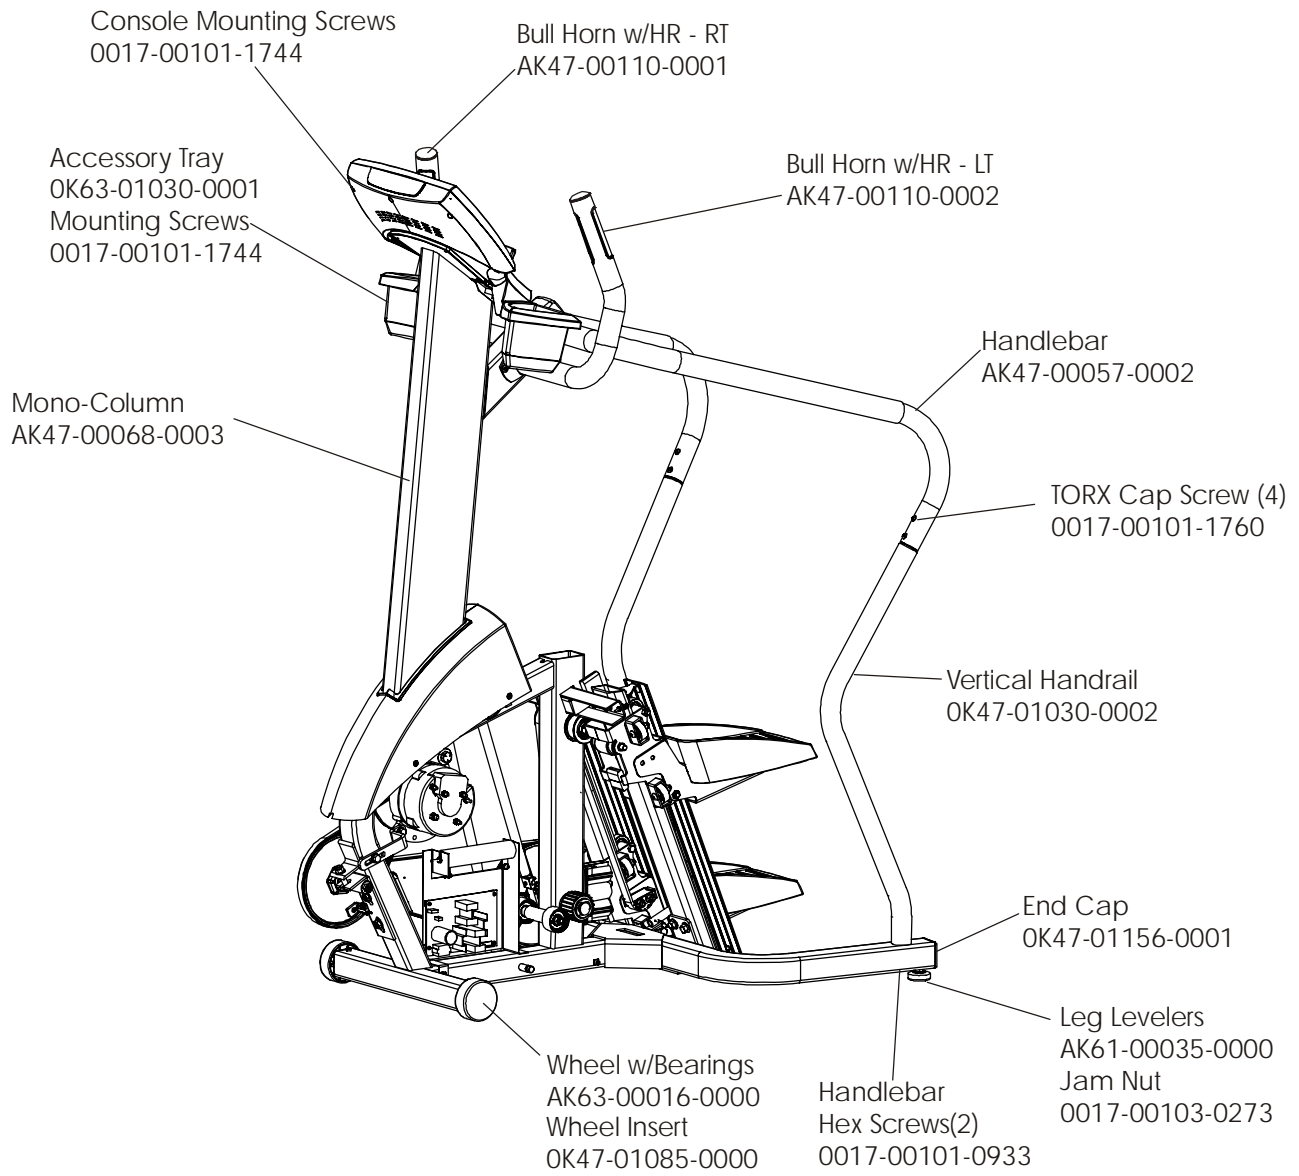

LifeFitness

ARCTIC SILVER 95Si Stairclimber

Customer Support Services
PARTS MANUAL rev 09 Sep 2008

	Page
Console Components.....	4
Frame Components	5
Shrouds and Pedal Tube.....	6
Pedal Assembly	7
Clutch/Shaft/Pulley Assembly	8
Left Clutch Assembly	9
Crossover Pulley Assembly.....	10
Alternator Assembly	11
Guide Rollers.....	12
Power Control Board and Resistors	13
Polar Receiver Assembly	14
Cables.....	15

Description	Part No.
Operation Manual	M051-00K47-A025
Hardware Bag	AK47-00106-0000
Touch-up Paint: Spray Can 0.5 oz. Bottle w/Applicator 0.33 oz. pen	0017-00008-0204 0017-00008-0205 0017-00008-0206
Service Manual	M051-00K47-A013

Language	Part No.	
	Console Assembly	Overlay/Bezel/Switch Assembly
Eng Met	AK47-00094-0001	AK47-00098-0001
Ger Met	AK47-00094-0003	AK47-00098-0003
Spn Met	AK47-00094-0004	AK47-00098-0004
Jap Met	AK47-00094-0006	AK47-00098-0006
Frn Met	AK47-00094-0007	AK47-00098-0007
Itl Met	AK47-00094-0008	AK47-00098-0008
Dut Met	AK47-00094-0009	AK47-00098-0009
Por Met	AK47-00094-0010	AK47-00098-0010

ARCTIC SILVER 95Si
Shrouds and Pedal Tube

95S-0XXX-02
S/N ACF10000 and up

Description	Part No.
Domestic 120/60 Battery Charge w/Cord	118E-00001-0165
Universal Battery Charger w/o Line Cord	118E-00001-0166
Line Cord 220V/60Hz	0017-00003-0704
Line Cord 100V/50Hz	
Line Cord 240+	0017-00003-0918
Line Cord 220V/50Hz	0017-00003-0691
Line Cord 200V/50Hz	
Line Cord 230V/50Hz	